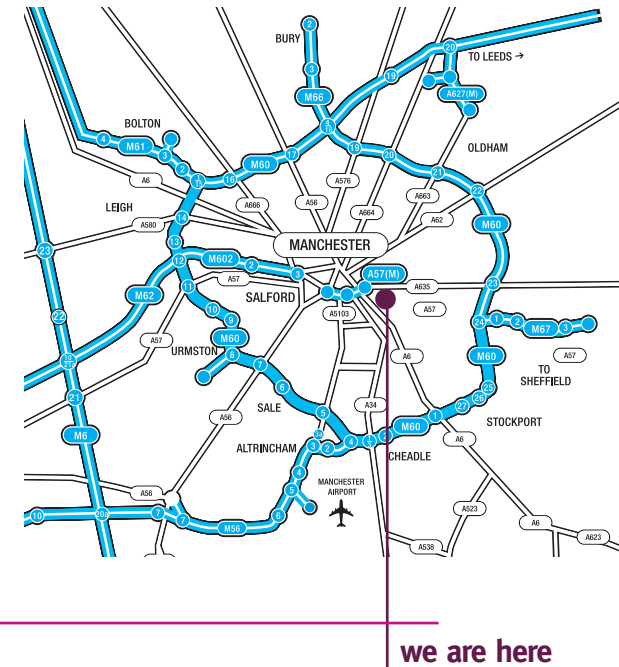

how to find us...

Our studio is located in Universal Square, on the fringe of Manchester City Centre, close to the Mancunian Way and Piccadilly Railway Station.

Universal Square is equally accessible from the M60 via the A57 Hyde Road and A635 Ashton Road.

We hope you find this map helpful, but if you need any help finding us, please give us a call on the number below, or alternatively enter our postcode into your sat nav.

universal square devonshire street ardwick manchester m12 6jh
t 0161 273 6223 e studio@proshotdigital.co.uk